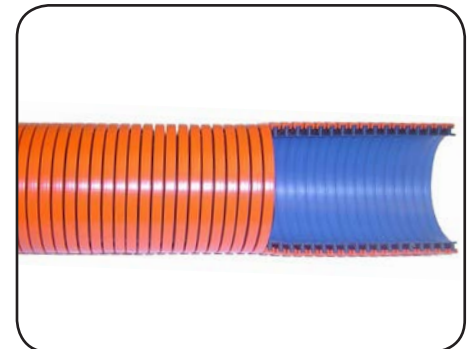

CRUSHPROOF® TUBING

PLASTIC EXTRACTION & DRAIN HOSE

Why settle for off-the-shelf when you can get exactly what your project requires? We make custom profiles, colors, diameters, lengths and other features that are designed for demanding floor care equipment like extractors, scrubbers, grinders, dust collection, and wet/dry vacs. Here is a list of some of what we can do for you:

- CUSTOM COLORS
- CUSTOM LENGTHS
- ECONOMICAL
- LIGHT DUTY
- HEAVY DUTY
- BAGGING, LABELS, & ASSEMBLY
- CUSTOM THICKNESS
- FREE SAMPLES
- STATIC DISSIPATIVE
- 3:1 STRETCH OR FIXED LENGTH
- ENDS: SWIVEL, FRICTION, CAP, ETC.
- ASSEMBLY WORK

We make all of our plastic tubes from the *polyethylene* family of plastics and we *never use wire*. That means they are durable, light weight, and can be finished with a cap, swivel, threaded, friction, or other fitting. The interior is very smooth and provides *excellent flow characteristics* whether for fluid, gas, or material transfer.