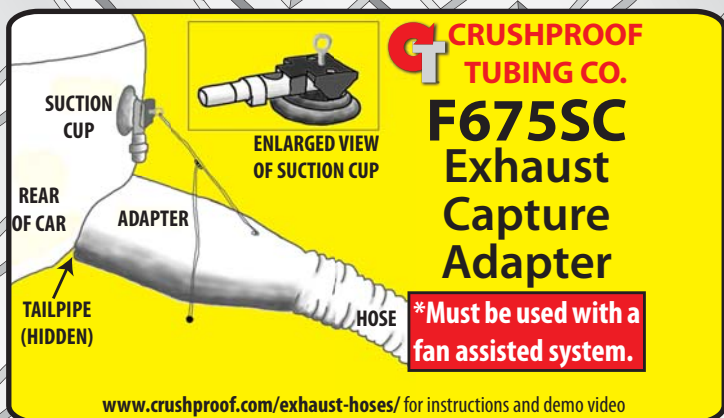

CT

F675-SC

CRUSHPROOF TUBING CO.

MADE IN U.S.A.

ISO9001:2008

Finally, a REAL solution to flush-mounted tailpipes!

800.654.6858

www.CRUSHPROOF.com