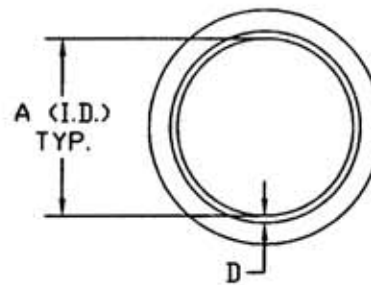

## CRUSHPROOF CONTAINMENT HOSE AND REDUCERS

Made from the highest quality Buna-Nitrile material, the Crushproof containment hoses can be used as a 180°, 90° or 45° fitting, connector containment, isolation hose or secondary coupling. Offered in many sizes, the Crushproof containment hoses can be used over 2" or 3" primary pipe and can be clamped to 3" or 4" pipe.

Part #	# Per Box
Boot 1003 4.5" I.D. x 18" length	12
Boot 1004 4.5" I.D x 36" length	6

- These Buna-Nitrile reducers fit the above hoses.

Part #	Size
Reducer #2001	3.5" O.D x 1.85" I.D
Reducer #2002	3.5" O.D x 2.4" I.D
Reducer #2004	3.5" O.D x 2" Hex I.D
Reducer #2005	3.5" O.D x 2.5" Hex I.D
Reducer #2003	4.5" O.D x 3" I.D

Reducer #2001

Reducer #2002

Reducer #2004

Reducer #2003

Reducer #2005

# CRUSHPROOF TUBING COMPANY

[www.crushproof.com](http://www.crushproof.com)

VIEW 1-A

BOOT PART #	MATERIAL	A	B	C	D
1001	Nitrile	3.5"	30"	1"	0.1562"
1002	Nitrile	3.5"	40"	1"	0.1562"
1003	Nitrile	4.5"	18"	1"	0.1406"
1004	Nitrile	4.5"	36"	1"	0.1406"