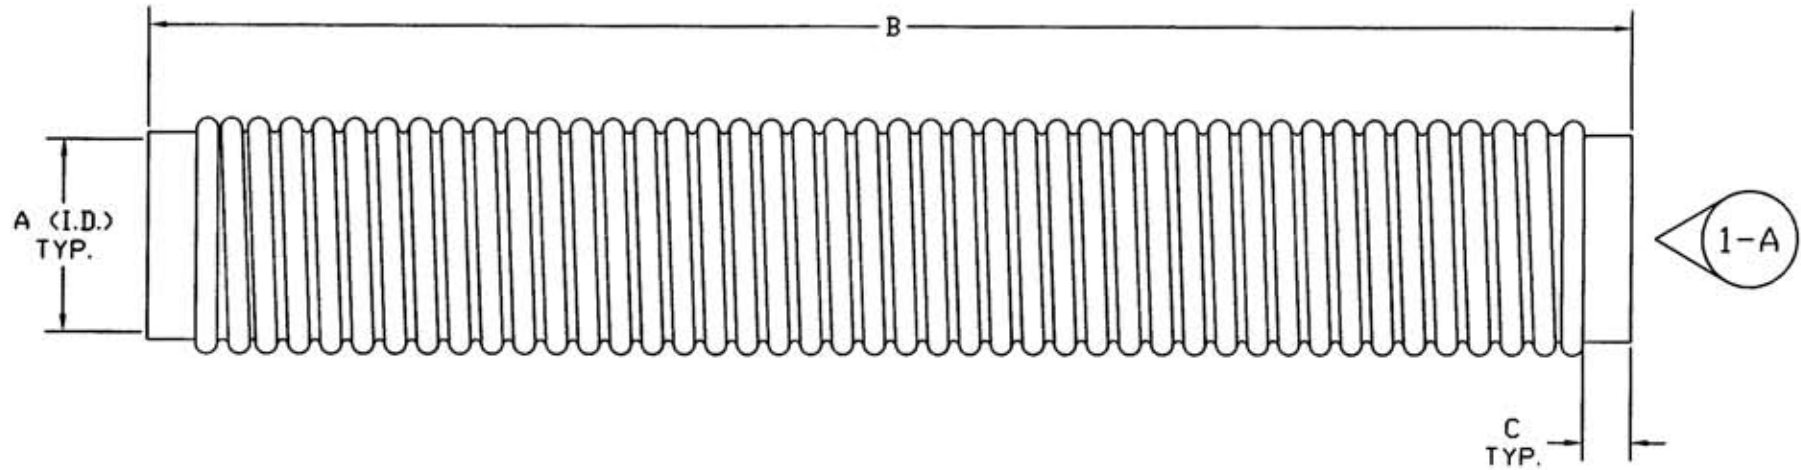

Reducer #2003

CRUSHPROOF TUBING COMPANY

www.crushproof.com

BOOT PART #	MATERIAL	A	B	C	D
1001	Nitrile	3.5"	30"	1"	0.1562"
1002	Nitrile	3.5"	40"	1"	0.1562"
1003	Nitrile	4.5"	18"	1"	0.1406"
1004	Nitrile	4.5"	36"	1"	0.1406"

CRUSHPROOF TUBING COMPANY
100 North Street
McComb, Ohio 45858
Phone: (419) 293-2111
Fax: (419) 293-2609

PART NAME:
SECONDARY CONTAINMENT BOOT
FOR UNDERGROUND PIPING FOR FLAMMABLE
AND COMBUSTIBLE LIQUIDS